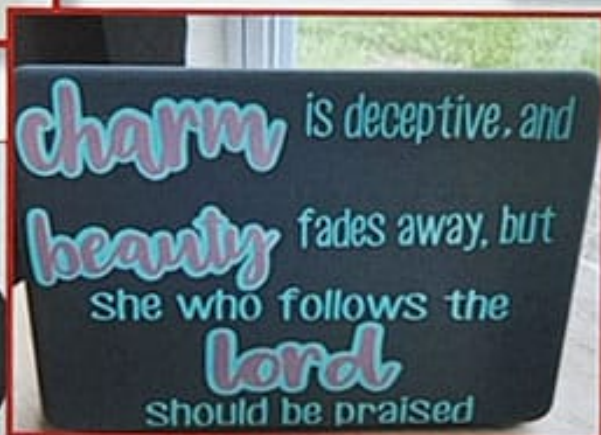

Matte Removable